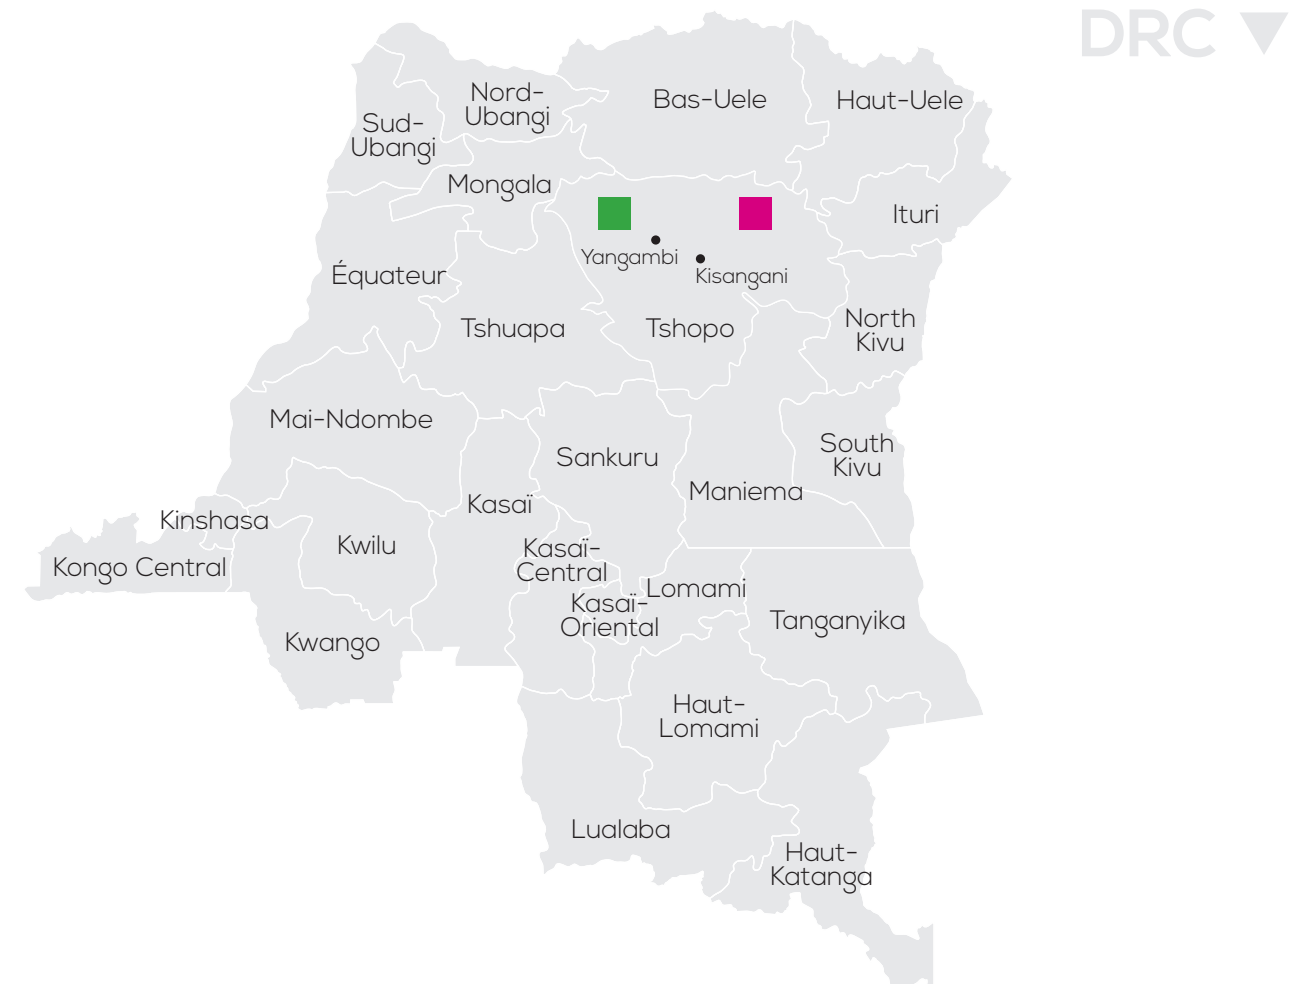

Food security and forests

GML nutrition and food security pilot sites

-  **Ndelele** (90 km north of Yokadouma)
-  **Ngato** (30 km south of Yokadouma)
-  **Point Kilométrique Cent Vingt Deux** (120 km from Kisangani)
-  **Lileko** (60 km from Yangambi)

 cifor.org/gml

▲ Cameroon

DRC ▼