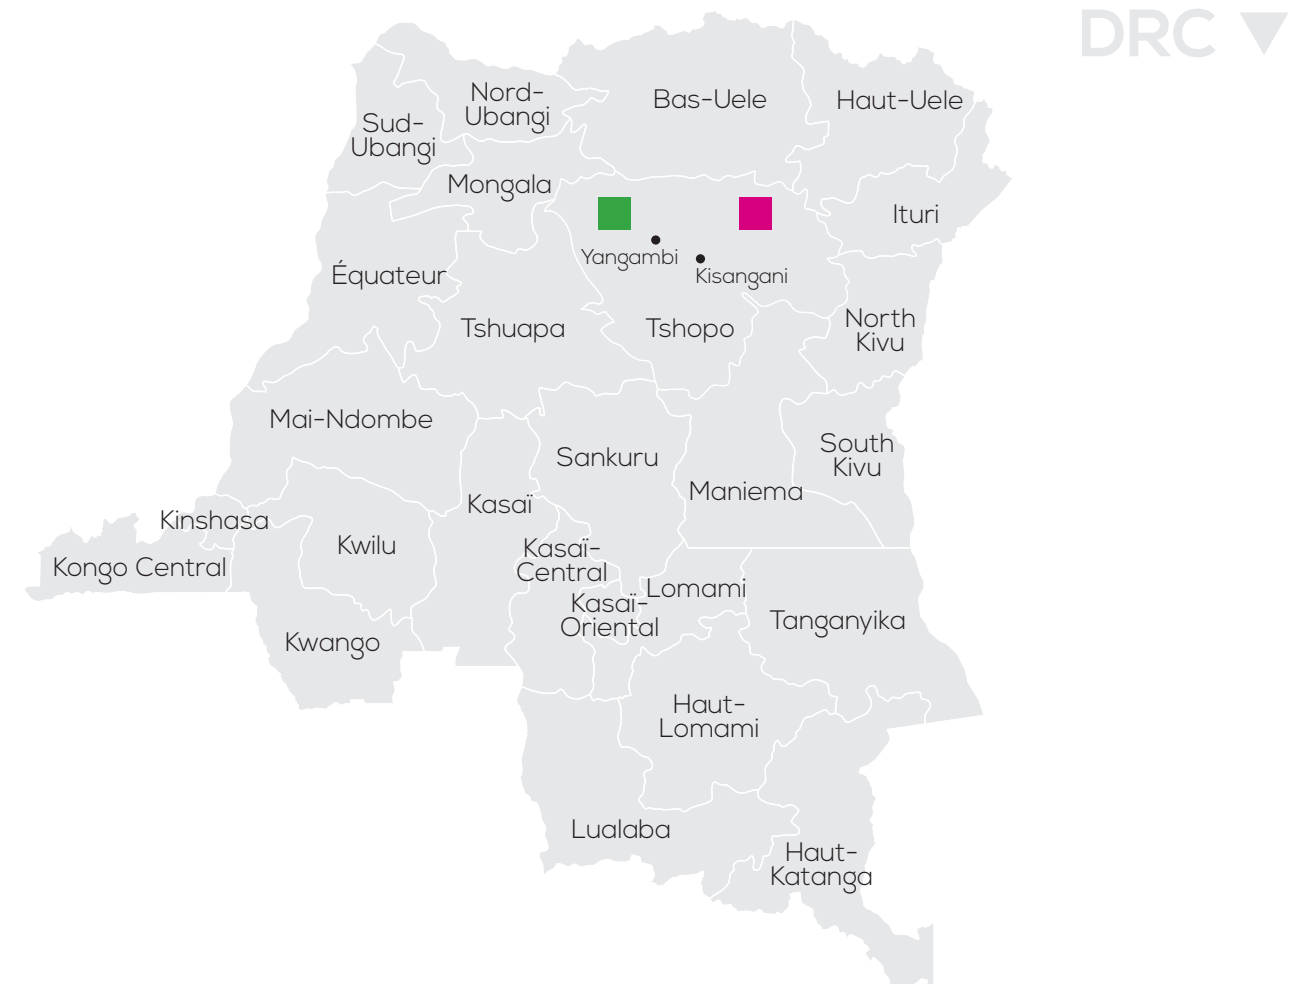

Food security and forests

GML nutrition and food security pilot sites

-  **Ndelele** (90 km north of Yokadouma)
-  **Ngato** (30 km south of Yokadouma)
-  **Point Kilométrique Cent Vingt Deux** (120 km from Kisangani)
-  **Lileko** (60 km from Yangambi)

 cifor.org/gml

▲ Cameroon

DRC ▼